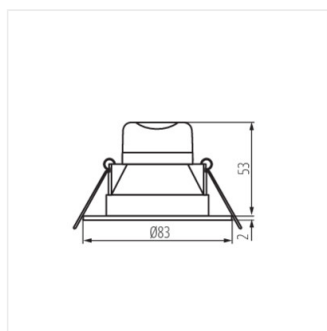

- Materiál korpusu: plast
- Materiál difuzoru: plast

IVIAN LED

Bodové LED svítidlo IP44

IVIAN LED 4,5W W-WW

IVIAN LED 4,5W SN-WW

IVIAN LED 4,5W W-NW

IVIAN LED 4,5W SN-NW

IVIAN LED 4-5W