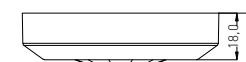

SENSOR 11	GXSI011	8592660125633	bilá	360 [°]	150 [°]	8m	-TIME+	-LUX+
								10s-6min	3-2000

SENZORY