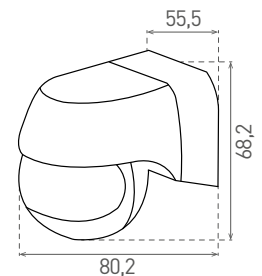

SENSOR 90	GXSE007	8592660114323	bílá	180	120	12m	10s-15min	3-2000
SENSOR 90 B	GXSE008	8592660115825	černá	180	120	12m	10s-15min	3-2000