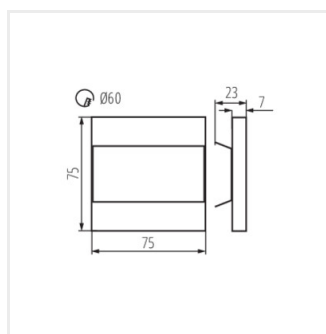

TERRA LED

Schodišťové LED svítidlo

TERRA LED