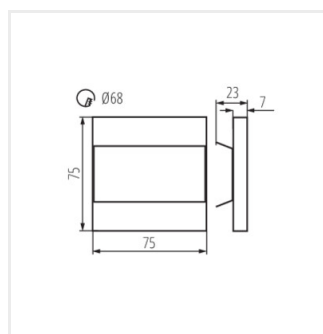

TERRA LED P68