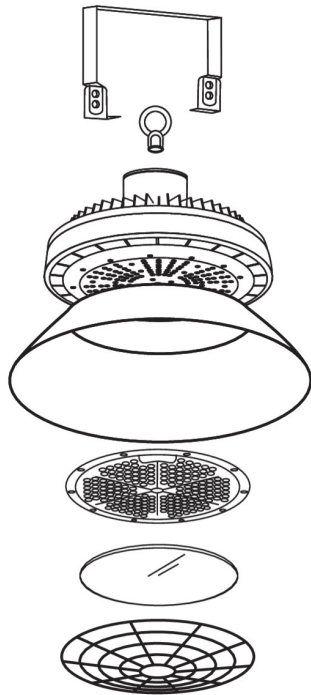

HB MASTER LED

Stropní svítidlo LED high bay

HB MASTER LED 100W

HB MASTER LED 100W, HB
MASTER LED 150W

HB MASTER LED

Stropní svítidlo LED high bay

PŘÍSLUŠENSTVÍ:

28543 HBM BRACKET 100/150W

Montážní úchyt pro svítidlo HB MASTER 100W, 150W

28545 HBM GRID 100/150W

Ochranná mřížka pro svítidlo HB MASTER 100W, 150W

28537 HBM LENS 60D 100/150W

Čočka 60 stupňů pro svítidlo HB MASTER 100W, 150W

28538 HBM LENS 90D 100/150W