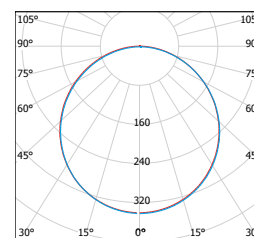

LED 3W
LED 6W
LED 12W
LED 18W
LED 24W

LED VEGA ROUND