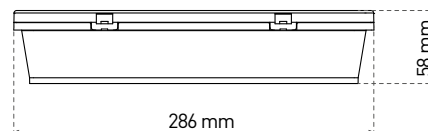

COOL WHITE

			EAN	W	lm	lm	h	Emergency	Emergency	Emergency	color	Tc CCT	IP	Ra CRI	kg
MAGION LED Emergency 180min 5,6W			8592660119212	5,6	300	90	3h	Ni-CD BATTERY 600mAh 7,2V			studená bílá	6500K	54	≥80	0,85
MAGION LED Emergency 180min 1W			8592660119229	1	0	90	3h	Ni-CD BATTERY 1300mAh 3,6V			studená bílá	6500K	54	≥80	0,85
MAGION LED Emergency 60min 0,5W			8592660119236	0,5	0	90	1h	Ni-CD BATTERY 600mAh 3,6V			studená bílá	6500K	40	≥80	0,73