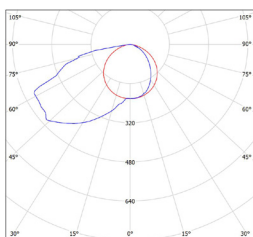

COOL WHITE

			EAN	W	lm	lm	h	Emergency	Emergency	Emergency	color	Tc CCT	IP	Ra CRI	kg
MAGION LED Emergency 180min 5,6W			8592660119212	5,6	300	90	3h	Ni-CD BATTERY 600mAh 7,2V			studená bílá	6500K	54	≥80	0,85
MAGION LED Emergency 180min 1W			8592660119229	1	0	90	3h	Ni-CD BATTERY 1300mAh 3,6V			studená bílá	6500K	54	≥80	0,85
MAGION LED Emergency 60min 0,5W			8592660119236	0,5	0	90	1h	Ni-CD BATTERY 600mAh 3,6V			studená bílá	6500K	40	≥80	0,73