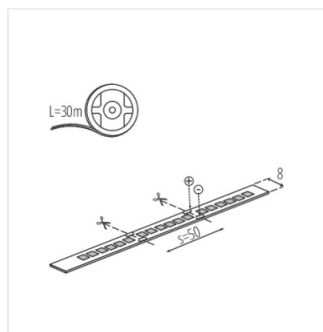

L120 16W/M 24 IP65-CW

L120B 16W/M 24IP00-WW

L120B 16W/M 24IP00-NW

L120B 16W/M 24IP00-CW

LED STRIP L120

LED pásek

L120 16W/M 24 IP00

L120 16W/M 24 IP65