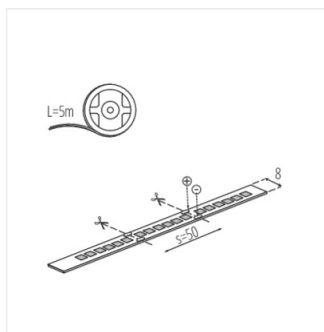

L120 16W/M 24 IP65-CW

L120B 16W/M 24IP00-WW

L120B 16W/M 24IP00-NW

L120B 16W/M 24IP00-CW

LED STRIP L120

LED pásek

L120 16W/M 24 IP00

L120 16W/M 24 IP65