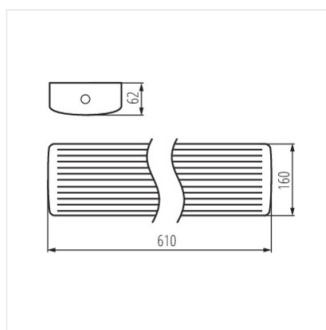

MEBA LED 12-20W NW/WW