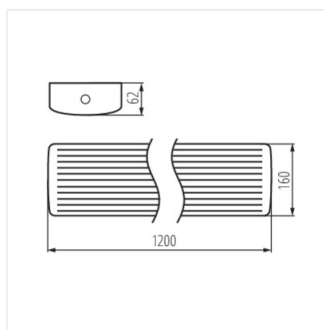

### Lineární LED svítidlo

MEBA LED 12-20W NW/WW

MEBA LED 22-40W NW/WW

MEBA LED 12-20W NW/WW

MEBA LED 22-40W NW/WW