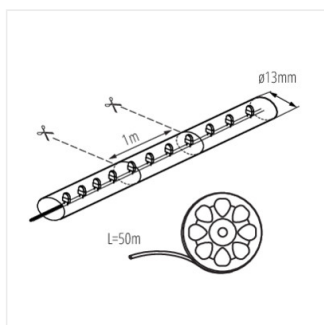

- délka hadice 50m
- možnost dělení LED pásku na segmenty (1m = 36 x LED)
- pro správnou činnost je potřebný napájecí set GIVRO PR SET dostupný v nabídce Kanluxu

GIVRO LED

Světelný had

GIVRO LED-CW 50M

GIVRO LED-BL 50M

GIVRO LED-RE 50M

GIVRO LED-GN 50M

GIVRO LED-Y 50M

GIVRO LED-WW 50M

GIVRO LED 50M

GIVRO LED

Světelný had

PŘÍSLUŠENSTVÍ: