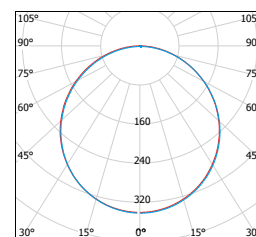

LED 3W
LED 6W
LED 12W
LED 18W
LED 24W

LED VEGA SQUARE