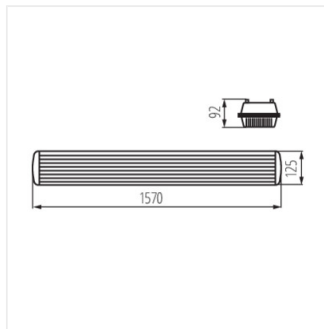

## MAH PLUS 4LED

Prachotěsné svítidlo pro LED trubice

MAH PLUS-236/4LED/PC

MAH PLUS-258/4LED/PC

MAH PLUS-136/4LED/PC

MAH PLUS-158/4LED/PC

MAH PLUS-236/4LED/PC

MAH PLUS-258/4LED/PC