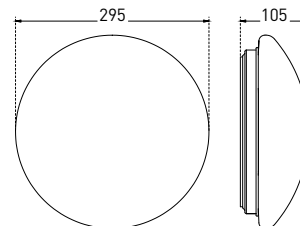

Detection Range	Hold Time	Daylight Sensor	STBY	STBY%
1 100%	2 10S	4 200Lux	6 0S	8 10%
0 50%	0 90S	0 50Lux	0 30S	0 20%
	0 3min	0 15Lux	0 10min	
	0 10min	0 5Lux	0 +/-	

NEUTRAL WHITE

220-240V-50/60Hz IP44 -20+40°C 50 000 100 000 120° Pf (λ) ≥0,9 CE RoHS

-SENS+ 50%/100% -TIME+ 10s/90s/3min/10min -LUX+ 5/15/50/2000 LUX -DIM TIME+ 0s/30s/10min/∞ -DIM LEVEL 10%/20% 15m 360° 120°