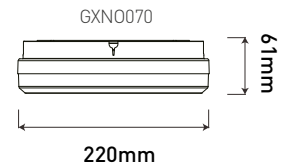

220-240
50/60Hz

IK₁₀

0+40°C

120°

25 000

NEUTRAL
WHITE

GLORION ROUND
Emergency

GLORION ROUND
under mains power