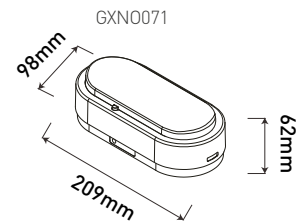

220-240
50/60Hz

IK₁₀

0+40°C

120°

25 000

NEUTRAL
WHITE

GLORION ROUND
Emergency

GLORION ROUND
under mains power