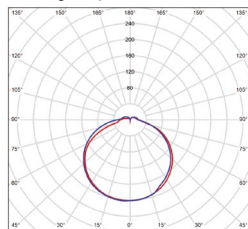

220-240
50/60Hz

IK₁₀

0+40°C

120°

25 000

NEUTRAL
WHITE

GLORION ROUND
Emergency

GLORION ROUND
under mains power