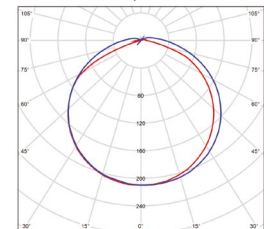

GLORION OVAL
under mains power