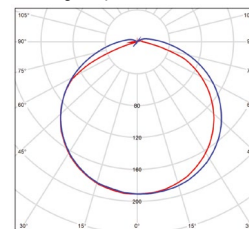

GLORION OVAL
Emergency