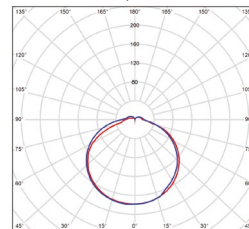

220-240
50/60Hz

IK₁₀

0+40°C

120°

25 000

NEUTRAL
WHITE

GLORION ROUND
Emergency

GLORION ROUND
under mains power