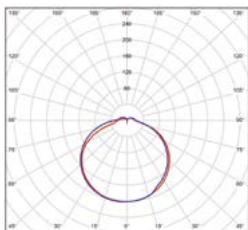

GLORION ROUND
Emergency

GLORION ROUND
under mains power

GLORION OVAL
Emergency

GLORION OVAL
under mains power

GLORION ROUND LED Emergency 3H 15W NW	GXN0070	8592660131450	15	1100	250	3h	LiFePO4 1500mAh 6,4V	4000K	65	>80	0,74	1/6
GLORION OVAL LED Emergency 3H 8W NW	GXN0071	8592660131467	8	700	125	3h	LiFePO4 1500mAh 3,2V	4000K	54	>80	0,37	1/12