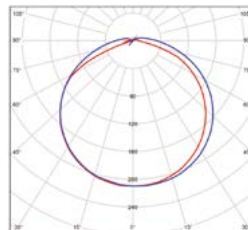

GLORION ROUND
Emergency

GLORION ROUND
under mains power

GLORION OVAL
Emergency

GLORION OVAL
under mains power

GLORION ROUND LED Emergency 3H 15W NW	GXN0070	8592660131450	15	1100	250	3h	LiFePO4 1500mAh 6,4V	4000K	65	>80	0,74	1/6
GLORION OVAL LED Emergency 3H 8W NW	GXN0071	8592660131467	8	700	125	3h	LiFePO4 1500mAh 3,2V	4000K	54	>80	0,37	1/12