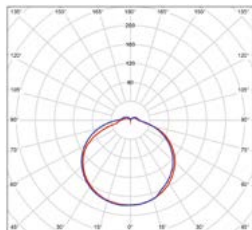

GLORION ROUND
under mains power