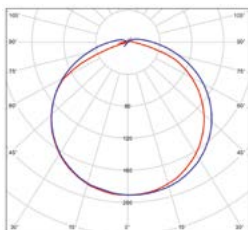

GLORION ROUND
Emergency

GLORION ROUND
under mains power

GLORION OVAL
Emergency

GLORION OVAL
under mains power

GLORION ROUND LED Emergency 3H 15W NW	GXN0070	8592660131450	15	1100	250	3h	LiFePO4 1500mAh 6,4V	4000K	65	>80	0,74	1/6
GLORION OVAL LED Emergency 3H 8W NW	GXN0071	8592660131467	8	700	125	3h	LiFePO4 1500mAh 3,2V	4000K	54	>80	0,37	1/12