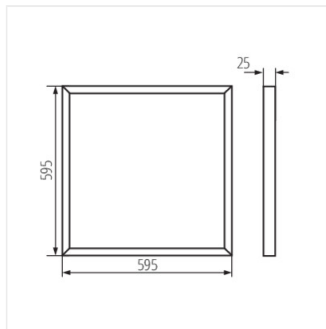

BAREV R

Panel LED

BAREV R 36W 6060 NW