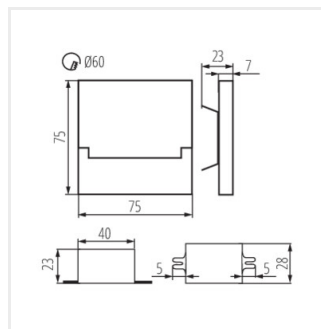

SABIK LED AC