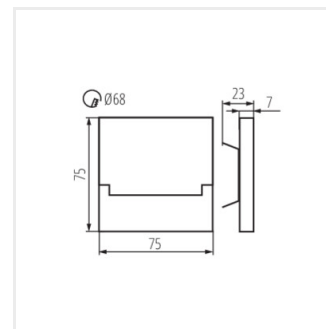

SABIK LED P68