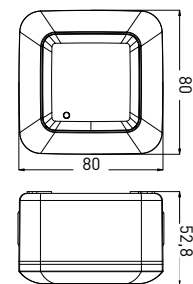

SENSOR HF 55	GXHF017	8592660123653		360	180	max. 15m	10s-12min	3-2000	5-15m