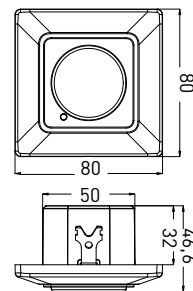

SENSOR HF 54	GXHF016	8592660123646	bílá	360	180	max. 15m	10s-12min	3-2000	5-15m