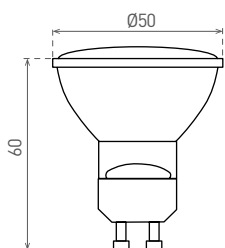

DAISY LED HP 3W GU10

- ŽÁROVKA LED SMD
- náhrada halogenové žárovky typu JDR/GU10
- vysoká světelná účinnost
- více než 85% snížení spotřeby elektrické energie
- technologie LED SMD 2835
- vnitřní chladič pro optimální chlazení

LED 3W ► ✨ 20W

COOL
WHITE

NEUTRAL
WHITE

WARM
WHITE

220-240V-
50/60Hz

GU10

110°

25 000

30

1/10/100

						$\frac{T_c}{CCT}$	$\frac{Ra}{CRI}$	DKC
DAISY LED HP 3W GU10 CW	GXDS183	8592660117713	3	260	studená bílá	6000K	≥80	60 Kč
DAISY LED HP 3W GU10 NW	GXDS184	8592660117720	3	250	neutrální bílá	4000K	≥80	60 Kč
DAISY LED HP 3W GU10 WW	GXDS185	8592660117737	3	240	teplá bílá	3000K	≥80	60 Kč