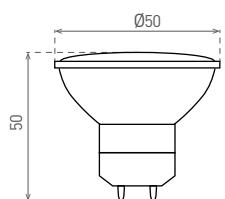

DAISY LED HP 5W MR16

- ŽÁROVKA LED SMD
- náhrada halogenové žárovky typu 12V MR16
- vysoká světelná účinnost
- více než 85% snížení spotřeby elektrické energie
- technologie LED SMD 2835
- vnitřní chladič pro optimální chlazení

LED 5W ► ✨ 35W

COOL
WHITE

NEUTRAL
WHITE

WARM
WHITE

12V-
AC/DC

MR16

GU5,3

110°

25 000

20

1/10/100

						$\frac{T_c}{CCT}$	$\frac{Ra}{CRI}$	DKC
DAISY LED HP 5W MR16 CW	GXDS189	8592660117775	5	390	studená bílá	6000K	≥80	88 Kč
DAISY LED HP 5W MR16 NW	GXDS190	8592660117782	5	380	neutrální bílá	4000K	≥80	88 Kč
DAISY LED HP 5W MR16 WW	GXDS191	8592660117799	5	360	teplá bílá	3000K	≥80	88 Kč