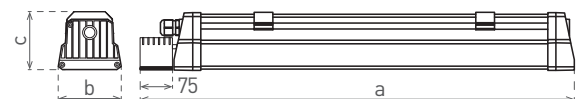

LED TECHNICKÁ SVÍTIDLA

DUST PROFI LED EMERGENCY

- SVÍTIDLO LED SMD S NOUZOVÝM MODULEM
- svítidlo z řady DUST PROFI LED doplněné o nouzový modul
- LED kontrolka signalizuje:
  - nabíjení (zelená)
- záruka 5 let na svítidlo
- záruka 2 roky na baterie

LED 30W ▶ $\geq \text{D}2 \times 18\text{W T8}$
LED 55W ▶ $\geq \text{D}2 \times 36\text{W T8}$
LED 70W ▶ $\geq \text{D}2 \times 58\text{W T8}$

Symbol	Symbol	EAN	Emergency		Emergency		Emergency	Emergency	Emergency	color	Tc CCT	Ra CRI	←a→ [mm]	←b→ [mm]	←c→ [mm]	kg
			W	lm	W	lm										
DUST PROFI LED 60 CW EMERGENCY	GXWP174	8592660117089	30	3000	5	600	3h	LiFePO4 3000mAh 6,4V	studená bílá	6500K	>80	685	109	86	2,20	
DUST PROFI LED 120 CW EMERGENCY	GXWP175	8592660117096	55	5500	5	600	3h	LiFePO4 3000mAh 6,4V	studená bílá	6500K	>80	1285	109	86	4,00	
DUST PROFI LED 150 CW EMERGENCY	GXWP176	8592660117102	70	7000	5	600	3h	LiFePO4 3000mAh 6,4V	studená bílá	6500K	>80	1585	109	86	4,95	
DUST PROFI LED 60 NW EMERGENCY	GXWP180	8592660111308	30	3900	5	600	3h	LiFePO4 3000mAh 6,4V	neutrální bílá	4200K	>80	685	109	86	2,20	
DUST PROFI LED 120 NW EMERGENCY	GXWP181	8592660111315	55	7150	5	600	3h	LiFePO4 3000mAh 6,4V	neutrální bílá	4200K	>80	1285	109	86	4,00	
DUST PROFI LED 150 NW EMERGENCY	GXWP182	8592660111322	70	9100	5	600	3h	LiFePO4 3000mAh 6,4V	neutrální bílá	4200K	>80	1585	109	86	4,95	
DUST PROFI LED 60 WW EMERGENCY	GXWP177	8592660117119	30	3000	5	600	3h	LiFePO4 3000mAh 6,4V	teplá bílá	2800K	>80	685	109	86	2,20	
DUST PROFI LED 120 WW EMERGENCY	GXWP178	8592660117126	55	5500	5	600	3h	LiFePO4 3000mAh 6,4V	teplá bílá	2800K	>80	1285	109	86	4,00	
DUST PROFI LED 150 WW EMERGENCY	GXWP179	8592660117133	70	7000	5	600	3h	LiFePO4 3000mAh 6,4V	teplá bílá	2800K	>80	1585	109	86	4,95	

DUST PROFI LED HF