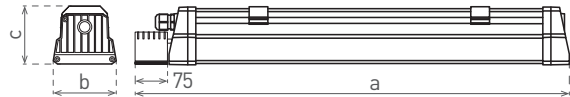

LED 30W ▶ $\geq \text{D}2 \times 18\text{W T8}$
 LED 55W ▶ $\geq \text{D}2 \times 36\text{W T8}$
 LED 70W ▶ $\geq \text{D}2 \times 58\text{W T8}$

Symbol	Symbol	EAN	Emergency		Emergency		Emergency	Emergency	Emergency	color	Tc CCT	Ra CRI	←a→ [mm]	←b→ [mm]	←c→ [mm]	kg
			W	lm	W	lm										
DUST PROFI LED 60 CW EMERGENCY	GXWP174	8592660117089	30	3000	5	600	3h	LiFePO4 3000mAh 6,4V	studená bílá	6500K	>80	685	109	86	2,20	
DUST PROFI LED 120 CW EMERGENCY	GXWP175	8592660117096	55	5500	5	600	3h	LiFePO4 3000mAh 6,4V	studená bílá	6500K	>80	1285	109	86	4,00	
DUST PROFI LED 150 CW EMERGENCY	GXWP176	8592660117102	70	7000	5	600	3h	LiFePO4 3000mAh 6,4V	studená bílá	6500K	>80	1585	109	86	4,95	
DUST PROFI LED 60 NW EMERGENCY	GXWP180	8592660111308	30	3900	5	600	3h	LiFePO4 3000mAh 6,4V	neutrální bílá	4200K	>80	685	109	86	2,20	
DUST PROFI LED 120 NW EMERGENCY	GXWP181	8592660111315	55	7150	5	600	3h	LiFePO4 3000mAh 6,4V	neutrální bílá	4200K	>80	1285	109	86	4,00	
DUST PROFI LED 150 NW EMERGENCY	GXWP182	8592660111322	70	9100	5	600	3h	LiFePO4 3000mAh 6,4V	neutrální bílá	4200K	>80	1585	109	86	4,95	
DUST PROFI LED 60 WW EMERGENCY	GXWP177	8592660117119	30	3000	5	600	3h	LiFePO4 3000mAh 6,4V	teplá bílá	2800K	>80	685	109	86	2,20	
DUST PROFI LED 120 WW EMERGENCY	GXWP178	8592660117126	55	5500	5	600	3h	LiFePO4 3000mAh 6,4V	teplá bílá	2800K	>80	1285	109	86	4,00	
DUST PROFI LED 150 WW EMERGENCY	GXWP179	8592660117133	70	7000	5	600	3h	LiFePO4 3000mAh 6,4V	teplá bílá	2800K	>80	1585	109	86	4,95	