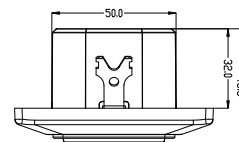

SENSOR HF 54

- POHYBOVÉ ČIDLO S HF
- mikrovlnné pohybové ovládání svítidel
- možnost regulace:
  - čas (TIME)
  - nastavení (noc/den) (LUX)
  - rozsah detekce pohybu (SENS)
- možnost nastavení režimu ON/OFF/AUTO
- spínací prvek - RELÉ
- maximální zatížení 1200W (PF=1)
- spolupracuje s LED svítilny

										DKC
SENSOR HF 54	GXHF016	8592660123646	bílá	360	180	max. 15m	10s-12min	3-2000	5-15m	526 Kč

SENSOR HF 55

- POHYBOVÉ ČIDLO S HF
- mikrovlnné pohybové ovládání svítidel
- voděodolné
- možnost regulace:
  - čas (TIME)
  - nastavení (noc/den) (LUX)
  - rozsah detekce pohybu (SENS)
- možnost nastavení režimu ON/OFF/AUTO
- spínací prvek - RELÉ
- maximální zatížení 1200W (PF=1)
- spolupracuje s LED svítilny