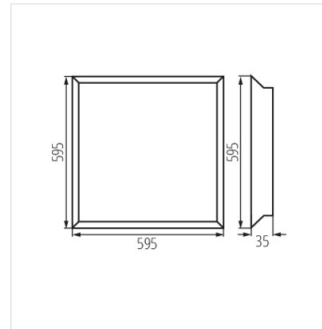

BLINGO R 38W 6060 CW

BLINGO BL

Vestavný LED panel

BLINGO P 38W 6060

BLINGO R 38W 12030

BLINGO R 38W 6060 CW

		BLINGO LED				
		BLINGO P 38W 6060 NW	BLINGO R 38W 12030 NW	BLINGO R 38W 6060 NW	BLINGO RU 38W 6060 NW	BLINGO TU 48W 6060 NW
ACCESSORIES	index	33180	29823	29822	29824	29825
ADTR-H 6060 B	29845	✓		✓	✓	
ADTR-H 6060 SR	29844	✓		✓	✓	
ADTR-H 6060 W	29843	✓		✓	✓	
ADTR-H 12030 B	33391		✓			
ADTR-H 12030 SR	33392		✓			
ADTR-H 12030 W	33390		✓			
ADTR-H 76MM 6060 B (on individual order only)	33396					✓
ADTR-H 76MM 6060 SR (on individual order only)	33397					✓
ADTR-H 76MM 6060 W (on individual order only)	33398					✓
CLIPS BLINGO RT	29826	✓	✓	✓	✓	✓
SPN BRAVO S/P 60-62	28504	✓	✓	✓	✓	✓