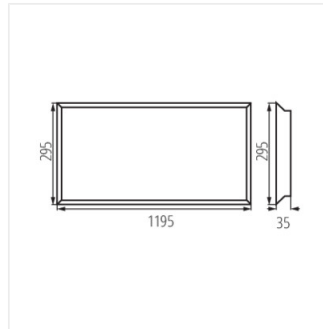

BLINGO R 38W 6060 CW

BLINGO BL

Vestavný LED panel

BLINGO P 38W 6060

BLINGO R 38W 12030

BLINGO R 38W 6060 CW

		BLINGO LED				
		BLINGO P 38W 6060 NW	BLINGO R 38W 12030 NW	BLINGO R 38W 6060 NW	BLINGO RU 38W 6060 NW	BLINGO TU 48W 6060 NW
ACCESSORIES	index	33180	29823	29822	29824	29825
ADTR-H 6060 B	29845	✓		✓	✓	
ADTR-H 6060 SR	29844	✓		✓	✓	
ADTR-H 6060 W	29843	✓		✓	✓	
ADTR-H 12030 B	33391		✓			
ADTR-H 12030 SR	33392		✓			
ADTR-H 12030 W	33390		✓			
ADTR-H 76MM 6060 B (on individual order only)	33396					✓
ADTR-H 76MM 6060 SR (on individual order only)	33397					✓
ADTR-H 76MM 6060 W (on individual order only)	33398					✓
CLIPS BLINGO RT	29826	✓	✓	✓	✓	✓
SPN BRAVO S/P 60-62	28504	✓	✓	✓	✓	✓