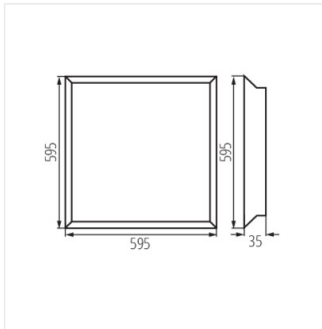

BLINGO R 38W 6060 CW

BLINGO BL

Vestavný LED panel

BLINGO P 38W 6060

BLINGO R 38W 12030

BLINGO R 38W 6060 CW

		BLINGO LED				
		BLINGO P 38W 6060 NW	BLINGO R 38W 12030 NW	BLINGO R 38W 6060 NW	BLINGO RU 38W 6060 NW	BLINGO TU 48W 6060 NW
ACCESSORIES	index	33180	29823	29822	29824	29825
ADTR-H 6060 B	29845	✓		✓	✓	
ADTR-H 6060 SR	29844	✓		✓	✓	
ADTR-H 6060 W	29843	✓		✓	✓	
ADTR-H 12030 B	33391		✓			
ADTR-H 12030 SR	33392		✓			
ADTR-H 12030 W	33390		✓			
ADTR-H 76MM 6060 B (on individual order only)	33396					✓
ADTR-H 76MM 6060 SR (on individual order only)	33397					✓
ADTR-H 76MM 6060 W (on individual order only)	33398					✓
CLIPS BLINGO RT	29826	✓	✓	✓	✓	✓
SPN BRAVO S/P 60-62	28504	✓	✓	✓	✓	✓