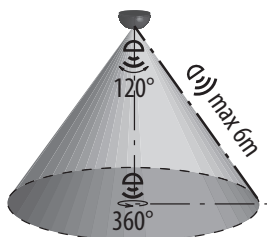

LED MANA ROUND

220-240V-
50/60Hz

IP₂₀

IK₁₀
cover

-20+40°C

120°

50 000

ON
OFF
100 000

+ LUX -
3-2000

max 6m

360°

120°

NEUTRAL
WHITE

LED 12W ▶ 65W
LED 16W ▶ 85W
LED 20W ▶ 120W

LED MANA 12W NW

LED MANA 16W NW