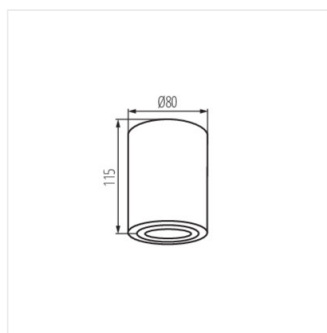

BORD XS

Stropní bodové svítidlo

MODERN design

HIGH quality finish

BORD XS DLP-50-B

BORD XS DLP-50-B **25478** max 10W černá

BORD XS DLP-50-W **25479** max 10W bílá

| | | | | | | |
|----------------|--------|---------------|----------|--|-----------|----------|
| 220-240 AC | 50 | PAR16 LED | GU10 | | IP 20 | |
| 5÷25 | | | 25 | | 1÷2,5 | 0,5m |
| | | | | | | |

- Materiál korpusu: hliníková slitina

BORD XS

Stropní bodové svítidlo

BORD XS DLP-50-B

BORD XS DLP-50-W

BORD XS DLP-50