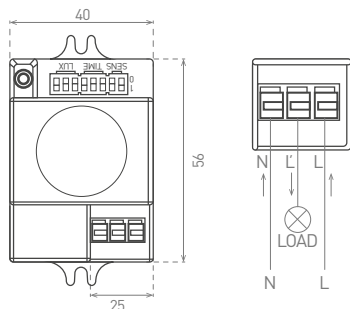

SENSOR HF 70