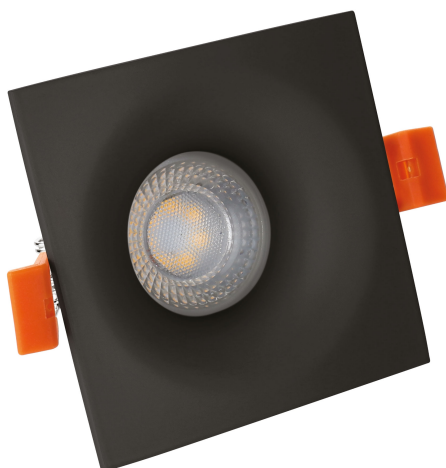

FIALE V GU10 spotlight

Voltage **250 V**
Degree of protection (IP) **IP20**

Socket **GU10**

Technical data:

Code	SLIP001015
Voltage	250 V
Protection class	II
Light source included	-
Working temperature range	-20/+40 °
Lifespan	17000 h
Housing material	Aluminum
Socket	GU10
Degree of protection (IP)	IP20
Colour	Black
Dimension (AxBxC)	85x85x35 mm
Mounting hole	∅74 mm
Weight	0.15 kg
For use	Inside
Assembly	In the ceiling
Application	INT
Number of pieces on the packaging	50 pcs.
Made in	PRC
Other	MAX 10W LED; MAX 50W Halogen

*applies to the LED source used. **Luminaire luminous flux