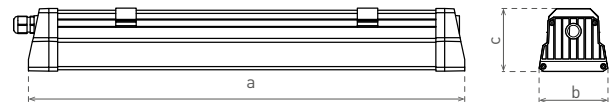

LED 30W ▶ ≥D2 ×18W T8
LED 55W ▶ ≥D2 ×36W T8
LED 70W ▶ ≥D2 ×58W T8

						T_c CCT	R_a CRI	←a→ [mm]	←b→ [mm]	←C→ [mm]		DKC
DUST PROFI LED MILK 60 NW	GXWP380	8592660116921	30	3900	neutrální bílá	4000K	>80	600	109	86	1,80	1 890 Kč
DUST PROFI LED MILK 120 NW	GXWP381	8592660116938	55	7150	neutrální bílá	4000K	>80	1200	109	86	2,90	2 836 Kč
DUST PROFI LED MILK 150 NW	GXWP382	8592660116945	70	9100	neutrální bílá	4000K	>80	1500	109	86	3,70	3 540 Kč

• Příslušenství a emergency verze viz. strana 35, 36.