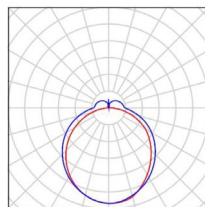

DUST PROFI LED MILK 150 NW

LED 30W ▶ ≥D2 ×18W T8
LED 55W ▶ ≥D2 ×36W T8
LED 70W ▶ ≥D2 ×58W T8

						T_c CCT	R_a CRI	←a→ [mm]	←b→ [mm]	←C→ [mm]		DKC
DUST PROFI LED MILK 60 NW	GXWP380	8592660116921	30	3900	neutrální bílá	4000K	>80	600	109	86	1,80	1 890 Kč
DUST PROFI LED MILK 120 NW	GXWP381	8592660116938	55	7150	neutrální bílá	4000K	>80	1200	109	86	2,90	2 836 Kč
DUST PROFI LED MILK 150 NW	GXWP382	8592660116945	70	9100	neutrální bílá	4000K	>80	1500	109	86	3,70	3 540 Kč

• Příslušenství a emergency verze viz. strana 35, 36.