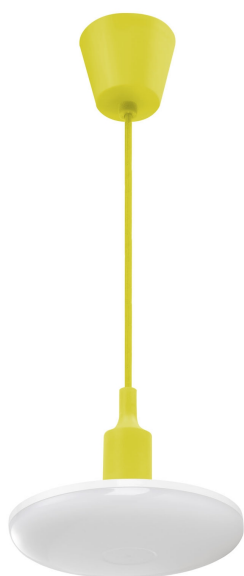

ALBENE

Technical data:

Code	SLI044004_YELLOW
Power	18 W
Nominal current	156 mA
Voltage	230 V
Energy efficiency class	LED
Energy consumption	20 kWh/1000h
Frequency	50 Hz
Protection class	II
Luminous flux	1400 lm
Lamp efficacy	77 lm/W
Colour temperature	3000 K
Colour of light	WW
Beam angle	120 °
RA	80
Uniformity of color SDCM max	5
Dimmable	-
Working temperature range	-20/+40 °
Lifespan	17000 h
Housing material	PC
Degree of protection (IP)	IP20
Colour	ŻÓŁTY
Dimension (AxBxC)	150x83 (prEXTód 1000) mm
Weight	0,284 kg
For use	Inside
Assembly	Pendant
Application	INT
Number of pieces on the packaging	40 pcs.
Made in	PRC