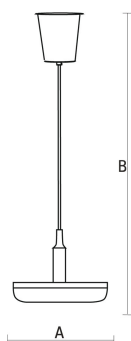

ALBENE

Technical data:

Code	SLI044004_YELLOW
Power	18 W
Nominal current	156 mA
Voltage	230 V
Energy efficiency class	LED
Energy consumption	20 kWh/1000h
Frequency	50 Hz
Protection class	II
Luminous flux	1400 lm
Lamp efficacy	77 lm/W
Colour temperature	3000 K
Colour of light	WW
Beam angle	120 °
RA	80
Uniformity of color SDCM max	5
Dimmable	-
Working temperature range	-20/+40 °
Lifespan	17000 h
Housing material	PC
Degree of protection (IP)	IP20
Colour	ŻÓŁTY
Dimension (AxBxC)	150x83 (prEXTód 1000) mm
Weight	0,284 kg
For use	Inside
Assembly	Pendant
Application	INT
Number of pieces on the packaging	40 pcs.
Made in	PRC