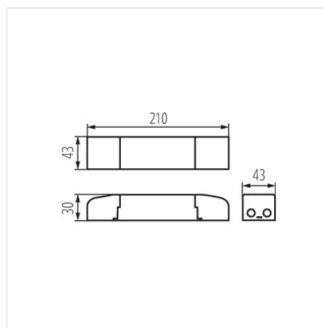

BRAVO DALI SET 45W

BRAVO DALI SET 36W

BRAVO DRIVER 36W

BRAVO DRIVER 40W

BRAVO DRIVER 50W

BRAVO DRIVER 28W

BRAVO DALI SET 45W

BRAVO DALI SET 36W