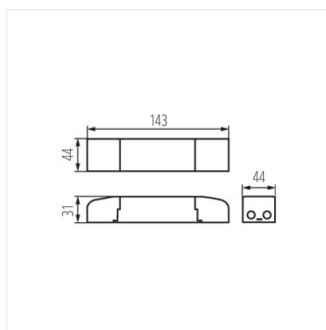

BRAVO DRIVER 36W