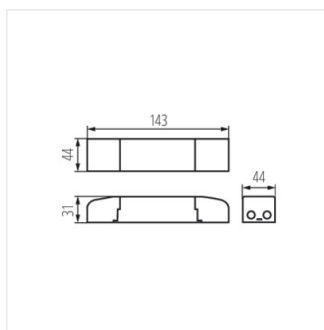

BRAVO DRIVER 40W