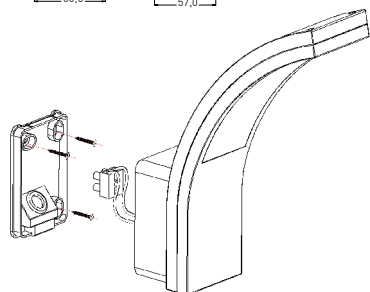

220-240V  
50/60Hz

IP<sub>54</sub>

IK<sub>08</sub>

-20+40°C

50 000

ON/OFF  
100 000

NEUTRAL  
WHITE

LED 10W ▶ ✨ 60W  
LED 15W ▶ ✨ 80W