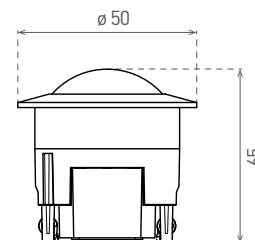

Logo	Model	EAN	color	Beam [°]	Range [m]	Range [m]	-TIME+	-LUX+	DKC
	GXSI003	8592660100890	bílá	360	160	6m	10s-15min.	3-2000	295 Kč