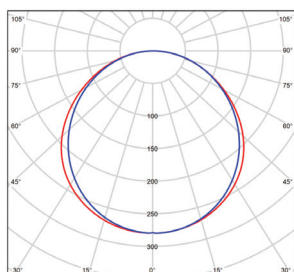

220-240V-50/60Hz

-20+40°C

25 000

Pf (λ)  
≥0,95

2,15 kg

1/6

LED 40W ▶ ≳D4x18W T8  
LED 48W ▶ ≳D4x18W T8

NEUTRAL WHITE