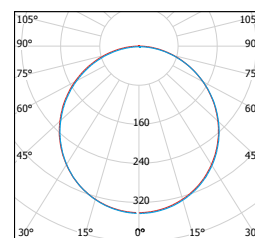

LED 6W
LED 12W
LED 18W
LED 24W

LED FENIX SQUARE