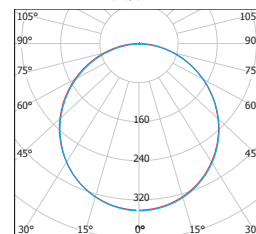

LED 12W
LED 18W
LED 24W

LED FENIX SQUARE