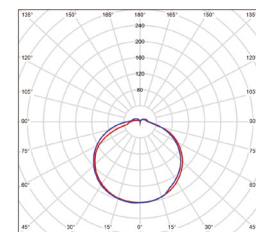

LED TECHNICKÁ SVÍTIDLA

GATRION

- LED NOUZOVÉ SVÍTIDLO
- vhodné pro nouzové osvětlení únikových a evakuačních cest
- konstruováno pro minimálně 3h nouzového provozu
- určeno pro zapuštěnou montáž do zavěšených podhledových/sádkartonových stropů
- slouží k dočasnému nouzovému osvětlení prostoru (Non maintained - svítidlo trvale vypnuté, svítí až při výpadku elektrického proudu)
- k dispozici ve dvou variantách:
  - corridor (GXN0062) - slouží k osvětlení dlouhých, úzkých prostor (např. uličky, chodby...)
  - open area (GXN0063) - slouží zejména k osvětlení širokých, otevřených prostor (např. kanceláře, školní třídy, obchodní prostory...)
- těleso svítidla: polykarbonát (PC)
- difuzor: polykarbonát (PC)
- integrované testovací tlačítko - snadno přístupné na krytu svítidla
- stav nabíjení signalizován zelenou LED diodou

COOL WHITE

GATRION corridor LED Emergency 3H 1W CW	GXN0062	8592660131061	1	130	3h	LiFePO4 1500mAh 3,2V	studená bílá	6000K	≥70	150x55°	0,15	1/40	
GATRION open area LED Emergency 3H 1W CW	GXN0063	8592660131078	1	130	3h	LiFePO4 1500mAh 3,2V	studená bílá	6000K	≥70	140°	0,15	1/40	

GLORION

- LED NOUZOVÉ SVÍTIDLO
- vhodné pro nouzové osvětlení únikových a evakuačních cest
- svorkovnice umožňuje zapojení v následujících módech:
  - Maintained - trvalé svícení bez možnosti ovládní vypínačem
  - Switched maintained - možnost rozsvícení a zhasnutí svítidla vypínačem
  - Non maintained - svítidlo trvale vypnuté, svítí až při výpadku elektrického proudu
- těleso svítidla: polykarbonát (PC)
- difuzor: polykarbonát (PC)
- integrované testovací tlačítko
- stav nabíjení signalizován zelenou LED diodou

NEUTRAL WHITE

GLORION ROUND LED Emergency 3H 15W NW	GXN0070	8592660131450	15	1100	250	3h	LiFePO4 1500mAh 6,4V	4000K	≥80	0,74	1/6