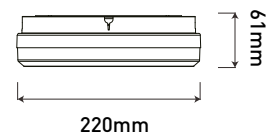

LED TECHNICKÁ SVÍTIDLA

GATRION

- LED NOUZOVÉ SVÍTIDLO
- vhodné pro nouzové osvětlení únikových a evakuačních cest
- konstruováno pro minimálně 3h nouzového provozu
- určeno pro zapuštěnou montáž do zavěšených podhledových/sádkartonových stropů
- slouží k dočasnému nouzovému osvětlení prostoru (Non maintained - svítidlo trvale vypnuté, svítí až při výpadku elektrického proudu)
- k dispozici ve dvou variantách:
  - corridor (GXN0062) - slouží k osvětlení dlouhých, úzkých prostor (např. uličky, chodby...)
  - open area (GXN0063) - slouží zejména k osvětlení širokých, otevřených prostor (např. kanceláře, školní třídy, obchodní prostory...)
- těleso svítidla: polykarbonát (PC)
- difuzor: polykarbonát (PC)
- integrované testovací tlačítko - snadno přístupné na krytu svítidla
- stav nabíjení signalizován zelenou LED diodou

COOL WHITE

GATRION corridor LED Emergency 3H 1W CW	GXN0062	8592660131061	1	130	3h	LiFePO4 1500mAh 3,2V	studená bílá	6000K	≥70	150x55°	0,15	1/40	
GATRION open area LED Emergency 3H 1W CW	GXN0063	8592660131078	1	130	3h	LiFePO4 1500mAh 3,2V	studená bílá	6000K	≥70	140°	0,15	1/40	

GLORION

- LED NOUZOVÉ SVÍTIDLO
- vhodné pro nouzové osvětlení únikových a evakuačních cest
- svorkovnice umožňuje zapojení v následujících módech:
  - Maintained - trvalé svícení bez možnosti ovládní vypínačem
  - Switched maintained - možnost rozsvícení a zhasnutí svítidla vypínačem
  - Non maintained - svítidlo trvale vypnuté, svítí až při výpadku elektrického proudu
- těleso svítidla: polykarbonát (PC)
- difuzor: polykarbonát (PC)
- integrované testovací tlačítko
- stav nabíjení signalizován zelenou LED diodou

NEUTRAL WHITE

GLORION ROUND LED Emergency 3H 15W NW	GXN0070	8592660131450	15	1100	250	3h	LiFePO4 1500mAh 6,4V	4000K	≥80	0,74	1/6