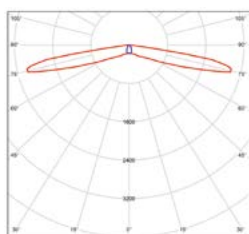

GATRION CORRIDOR

GATRION OPEN AREA