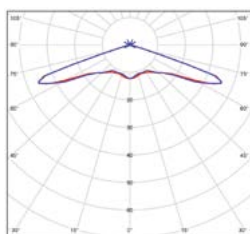

GATRION CORRIDOR

GATRION OPEN AREA