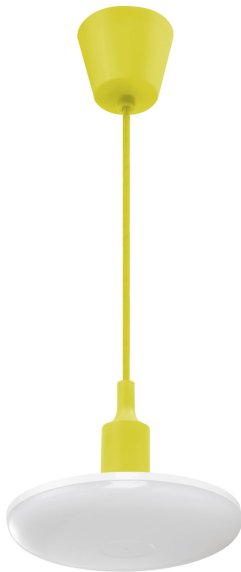

ALBENE

Technical data:

Code	SLI044005_YELLOW
Power	24 W
Nominal current	114 mA
Voltage	230 V
Energy efficiency class	LED
Energy consumption	27 kWh/1000h
Frequency	50 Hz
Protection class	II
Luminous flux	2000 lm
Lamp efficacy	83 lm/W
Colour temperature	3000 K
Colour of light	WW
Beam angle	120 °
RA	80
Uniformity of color SDCM max	5
Dimmable	-
Working temperature range	-20/+40 °
Lifespan	17000 h
Housing material	PC
Degree of protection (IP)	IP20
Colour	ŻÓŁTY
Dimension (AxBxC)	190x93 (prEXTód 1000) mm
Weight	0,346 kg
For use	Inside
Assembly	Pendant
Application	INT
Number of pieces on the packaging	32 pcs.
Made in	PRC