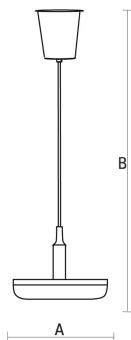

ALBENE

Technical data:

Code	SLI044005_YELLOW
Power	24 W
Nominal current	114 mA
Voltage	230 V
Energy efficiency class	LED
Energy consumption	27 kWh/1000h
Frequency	50 Hz
Protection class	II
Luminous flux	2000 lm
Lamp efficacy	83 lm/W
Colour temperature	3000 K
Colour of light	WW
Beam angle	120 °
RA	80
Uniformity of color SDCM max	5
Dimmable	-
Working temperature range	-20/+40 °
Lifespan	17000 h
Housing material	PC
Degree of protection (IP)	IP20
Colour	ŻÓŁTY
Dimension (AxBxC)	190x93 (prEXTód 1000) mm
Weight	0,346 kg
For use	Inside
Assembly	Pendant
Application	INT
Number of pieces on the packaging	32 pcs.
Made in	PRC