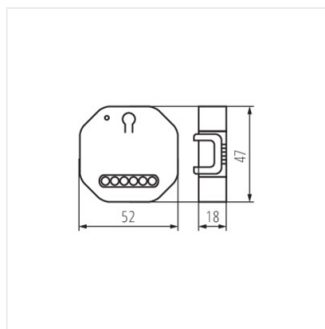

# KANLUX SMART

S SWITCH ON/OFF

S SWITCH SHUTTER

S SWITCH G DOOR

S SWITCH ON/OFF

S SWITCH SHUTTER

S SWITCH G DOOR