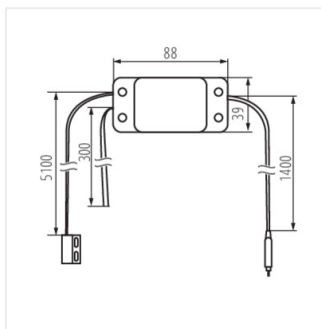

# KANLUX SMART

S SWITCH ON/OFF

S SWITCH SHUTTER

S SWITCH G DOOR

S SWITCH ON/OFF

S SWITCH SHUTTER

S SWITCH G DOOR