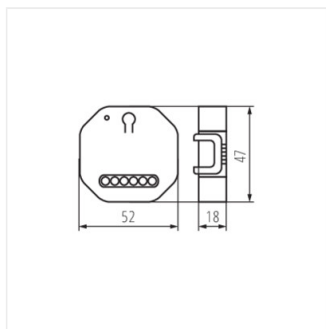

# KANLUX SMART

S SWITCH ON/OFF

S SWITCH SHUTTER

S SWITCH G DOOR

S SWITCH ON/OFF

S SWITCH SHUTTER

S SWITCH G DOOR